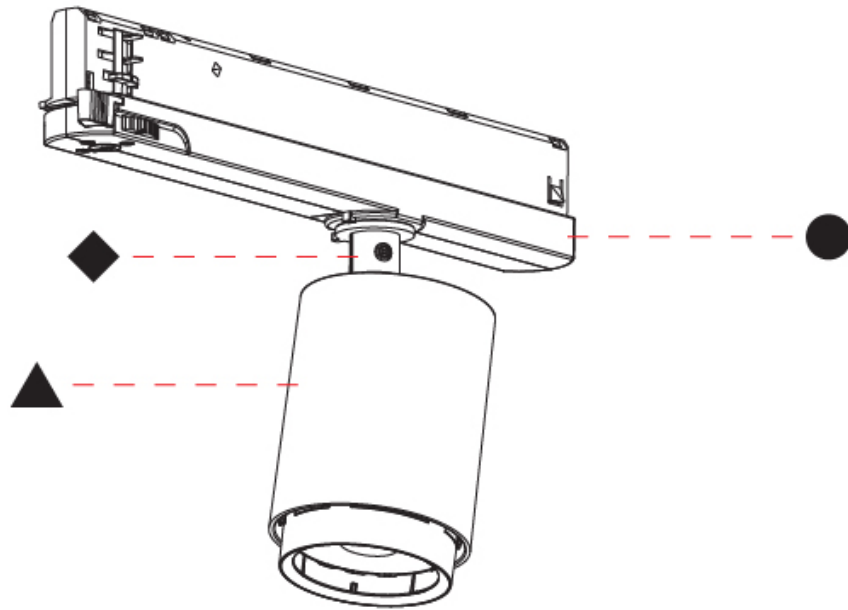

CENTRIQ IN FLEX TRACK

A3T220-

PROJECT _____

TYPE _____

SPECIFIER _____

QUANTITY _____

DATE _____

A