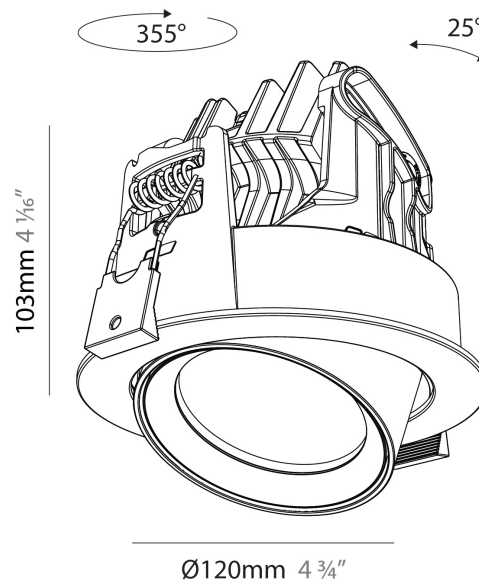

GENERAL

Series: Centriq
Subseries: Centriq Round Adjustable
Brand: Prolicht
Division: Architectural
Mounting Type: Recessed
Mounting Location: Ceiling
Subcategory: Spots

PHYSICAL

Shape: Cylinder
Diameter (mm): 120
Diameter (in): 4 3/4
Height (mm): 105
Height (in): 4 1/8
Min. Recessing Depth (mm): 120
Min. Recessing Depth (in): 4 3/4
Light Distribution: Adjustable / Direct
Weight (kg): 0.649
Diffuser: Lens Pack - No Lens / Opal / Linear Spread Lens / Honeycomb / Spread Lens
Fixture Finish: SSR / BKV / CWI / CRY / HAB / UFT / ITA / RUA / FTG / MYG / LOD / PUS / FRO / FUP / KIA / POP / BLS / SPG / MEY / GOH / GUM / CHC / COM / ABZ / JAG / OBR / MOS / ROR
Fixture Material: Aluminum
Cut-out Measurements: Dia. 112mm / 4 7/16"

ELECTRICAL

Lamp Type: LED (Zhaga Standard)
Input Wattage (W): 20.5
Total Output Wattage (W): 18.1
Dimming: Tri-Mode (Non-Dimming and Phase Dimming (120Vac only) and 0-10V Dimming)
Driver Included: Yes
Driver Location: Recessed Housing
Driver Type: Constant Current - Universal
Driver Class: Class 2
Input Voltage (V): 120 - 277
Constant Current (MA): 500

LED

Color Temperature (*K): 2700 / 3000 / 3500 / 4000
Max. Delivered Lumen (lm): 1432 / 1542 / 1432 / 1636
Nominal Lumen (lm): 1668 / 1797 / 1868 / 1907
CRI: >90 CRI
Lamp Life (hrs): 50000

OPTICAL

Reflector°: 10
Adjustability: Rotational 350°; Tilt 90°

RATINGS AND CERTIFICATIONS

Certified By: Certified for North American Standards
IP rating: IP20