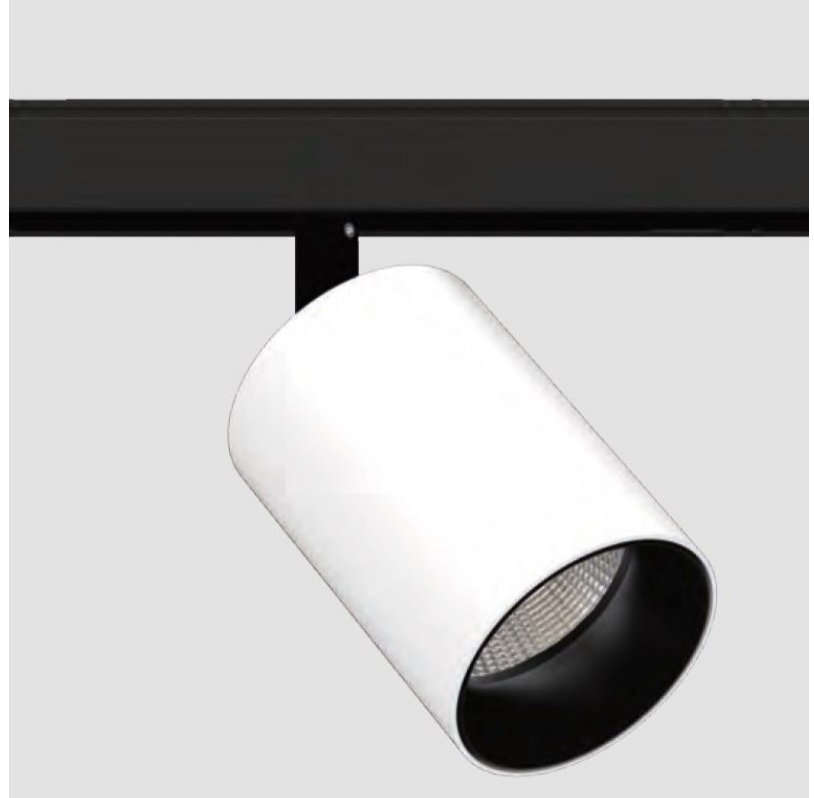

1. To build a product code in our configurator select the specify button on the base model # product page
2. To build a manual product code on this datasheet choose from the options listed below in blue font and add the suffix to the base model #

GENERAL

Series: Centriq
Subseries: Centriq for Clicktrack
Brand: Prolicht
Division: Architectural
Mounting Type: Track
Mounting Location: Ceiling
Subcategory: Spots

PHYSICAL

Shape: Cylinder
Diameter (mm): 55
Diameter (in): 2 3/16
Length (mm): 170
Length (in): 6 11/16
Height (mm): 112
Height (in): 4 7/16
Light Distribution: Adjustable / Direct
Fixture Finish: SSR / BKV / CWI / CRY / HAB / UFT / ITA / RUA / FTG / MYG / LOD / PUS / FRO / FUP / KIA / POP / BLS / SPG / MEY / GOH / GUM / CHC / COM / ABZ / JAG / OBR / MOS / ROR
Fixture Material: Aluminum

ELECTRICAL

Lamp Type: LED (Zhaga Standard)
Input Wattage (W): 12
Total Output Wattage (W): 10.9
Dimming: Non-Dimmable
Driver Included: No
Driver Location: Remote
Driver Type: Constant Voltage - Universal
Driver Class: Class 2
Input Voltage (V): 48
Constant Current (MA): 580
Upon Request: 0-10Vdc dimming / DALI dimming

LED

Number of LEDs: 1
Color Temperature (°K): 2700 / 3000 / 4000
Max. Delivered Lumen (lm): 750 / 780 / 840
CRI: >90 CRI

OPTICAL

Reflector°: 17 / 33 / 46
Optic°: 15 / 25 / 35
Adjustability: Rotational 360°; Tilt 90° (±45°)

RATINGS AND CERTIFICATIONS

Certified By: Certified for North American Standards
IP rating: IP20