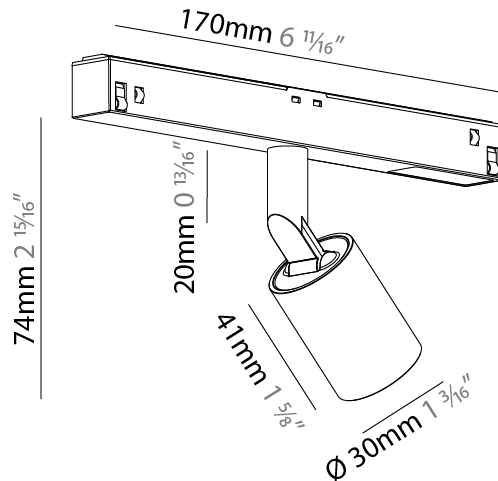

1. To build a product code in our configurator select the specify button on the base model # product page
2. To build a manual product code on this datasheet choose from the options listed below in blue font and add the suffix to the base model #

GENERAL

Series: Centriq
Subseries: Centriq for Clicktrack
Brand: Prolicht
Division: Architectural
Mounting Type: Track
Mounting Location: Ceiling
Subcategory: Spots

PHYSICAL

Shape: Cylinder
Diameter (mm): 40
Diameter (in): 1 9/16
Length (mm): 170
Length (in): 6 11/16
Height (mm): 88
Height (in): 3 7/16
Light Distribution: Adjustable / Direct
Fixture Finish: SSR / BKV / CWI / CRY / HAB / UFT / ITA / RUA / FTG / MYG / LOD / PUS / FRO / FUP / KIA / POP / BLS / SPG / MEY / GOH / GUM / CHC / COM / ABZ / JAG / OBR / MOS / ROR
Fixture Material: Aluminum

ELECTRICAL

Lamp Type: LED (Zhaga Standard)
Input Wattage (W): 6
Total Output Wattage (W): 5.4
Dimming: Non-Dimmable
Driver Included: No
Driver Location: Remote
Driver Type: Constant Voltage - Universal
Driver Class: Class 2
Input Voltage (V): 48
Constant Current (MA): 340
Upon Request: 0-10Vdc dimming / DALI dimming

LED

Number of LEDs: 1
Color Temperature (°K): 2700 / 3000 / 4000
Max. Delivered Lumen (lm): 494 / 519 / 526
CRI: >90 CRI

OPTICAL

Reflector°: 20 / 40 / 50
Optic°: 31 / 36
Adjustability: Rotational 360°; Tilt 90° (±45°)

RATINGS AND CERTIFICATIONS

Certified By: Certified for North American Standards
IP rating: IP20