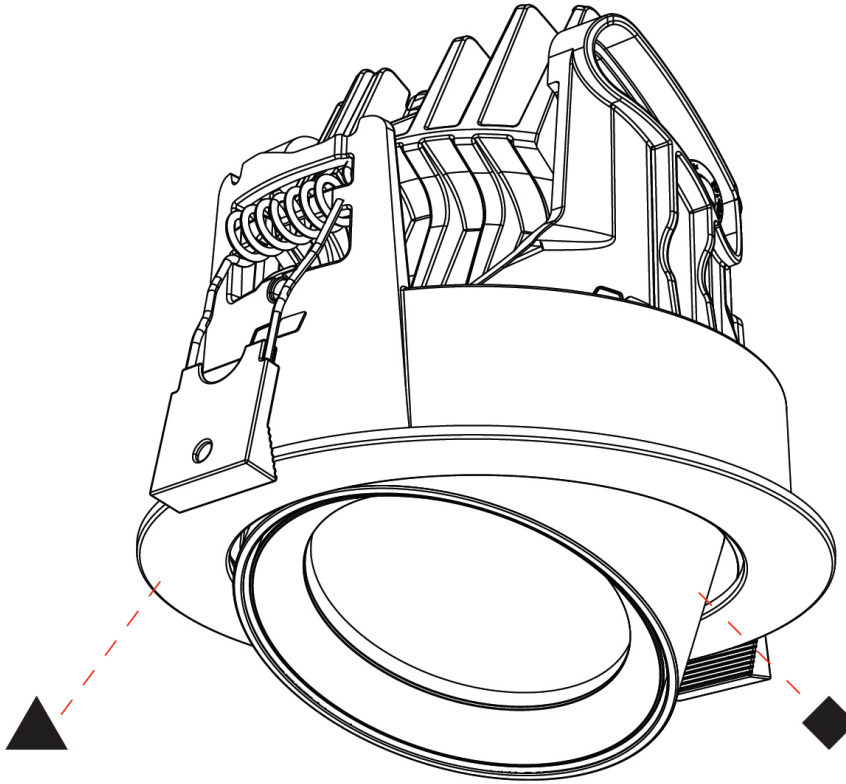

CENTRIQ ROUND ADJUSTABLE RECESSED

A35975-

PROJECT	_____
TYPE	_____
SPECIFIER	_____
QUANTITY	_____
DATE	_____