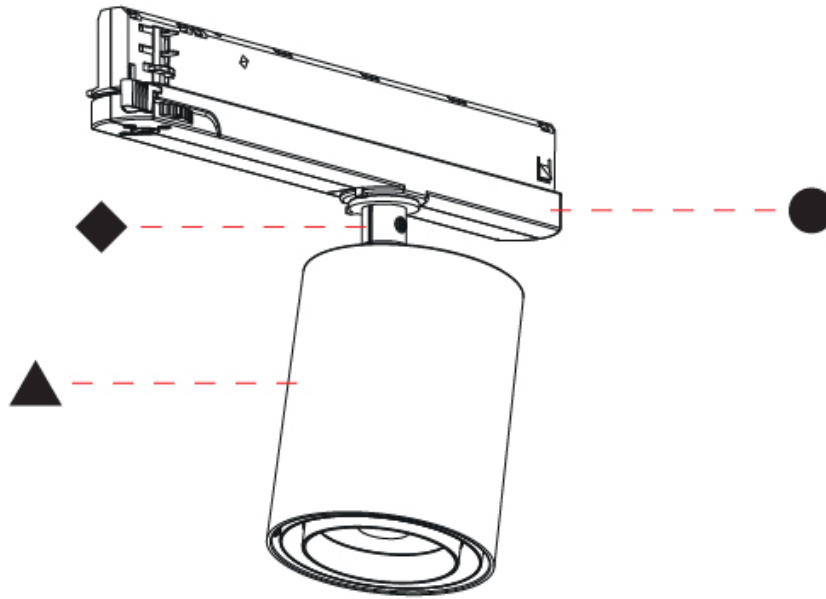

CENTRIQ IN FLEX TRACK

A3T221-

PROJECT

TYPE

SPECIFIER

QUANTITY

DATE

A