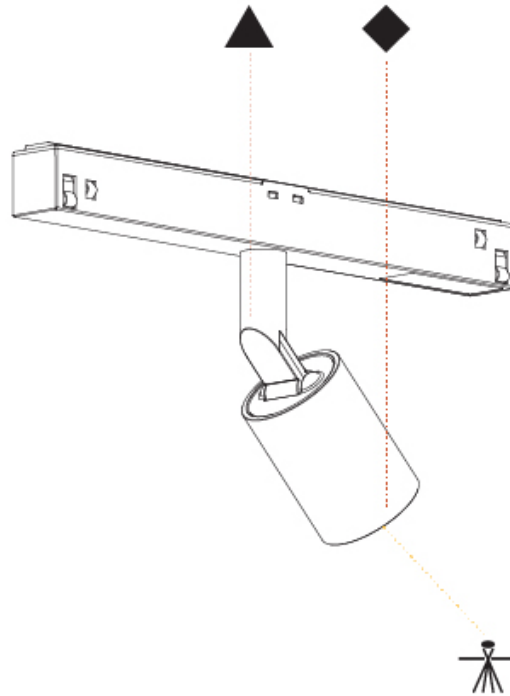

CENTRIQ FOR CLICKTRACK TRACK

A3T106-

PROJECT

TYPE

SPECIFIER

QUANTITY

DATE

A