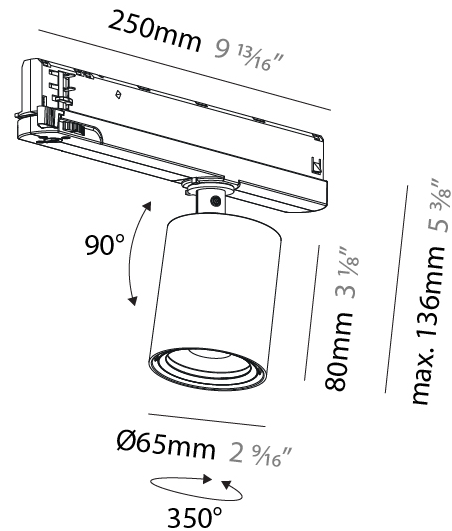

GENERAL

Series: Centriq
Subseries: Centriq In
Brand: Prolicht
Division: Architectural
Mounting Type: Track
Mounting Location: Ceiling
Subcategory: Spots

PHYSICAL

Shape: Cylinder
Diameter (mm): 65
Diameter (in): 2 ⁹/₁₆
Length (mm): 250
Length (in): 9 ¹³/₁₆
Height (mm): 136
Height (in): 5 ³/₈
Light Distribution: Adjustable / Direct
Weight (kg): 0.6
Fixture Finish: SSR / BKV / CWI / CRY / HAB / UFT / ITA / RUA / FTG / MYG / LOD / PUS / FRO / FUP / KIA / POP / BLS / SPG / MEY / GOH / GUM / CHC / COM / ABZ / JAG / OBR / MOS / ROR
Holder Finish: WHI / BLK
Accent Finish: SSR / BKV / CWI / CRY / HAB / LAG / UFT / ITA / RUA / RUR / MIC / FTG / MYG / TWT / LOD / PUS / FRO / FUP / KIA / POP / BLS / SPG / MEY / GOH / GUM / CHC / COM / ABZ / JAG
Fixture Material: Aluminum

ELECTRICAL

Lamp Type: LED (Zhaga Standard)
Input Wattage (W): 23
Total Output Wattage (W): 20.9
Dimming: Non-Dimmable / 0-10V Dimming
Driver Included: Yes
Driver Location: Integrated
Driver Type: Constant Current - 120Vac
Driver Class: Class 2
Input Voltage (V): 120

LED

Number of LEDs: 1
Color Temperature (°K): 2700 / 3000 / 3500 / 4000
Max. Delivered Lumen (lm): 1975 / 2056 / 2145 / 2245
Nominal Lumen (lm): 2429 / 2529 / 2638 / 2761
CRI: >90 CRI
Lamp Life (hrs): 50000

OPTICAL

Reflector°: 24 / 36 / 52
Adjustability: Rotational 360°; Tilt 90°

RATINGS AND CERTIFICATIONS

Certified By: Certified for North American Standards
IP rating: IP20