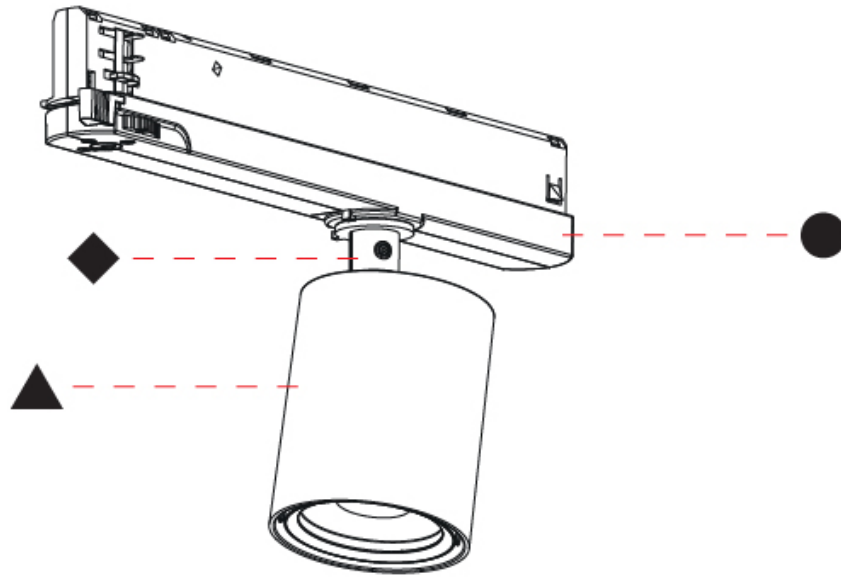

CENTRIQ IN TRACK

A3T216-

PROJECT

TYPE

SPECIFIER

QUANTITY

DATE

A