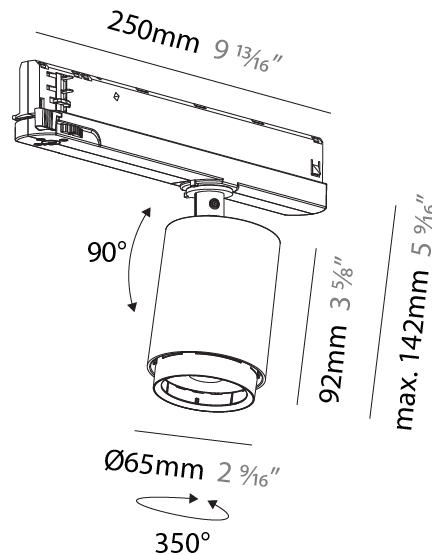

GENERAL

Series: Centriq
Subseries: Centriq In Flex
Brand: Prolicht
Division: Architectural
Mounting Type: Track
Subcategory: Spots

PHYSICAL

Shape: Cylinder
Diameter (mm): 65
Diameter (in): 2 9/16
Length (mm): 250
Length (in): 9 13/16
Height (mm): 142
Height (in): 5 9/16
Light Distribution: Adjustable / Direct
Weight (kg): 0.62
Fixture Finish: SSR / BKV / CWI / CRY / HAB / UFT / ITA / RUA / FTG / MYG / LOD / PUS / FRO / FUP / KIA / POP / BLS / SPG / MEY / GOH / GUM / CHC / COM / ABZ / JAG / OBR / MOS / ROR
Holder Finish: WHI / BLK
Accent Finish: SSR / BKV / CWI / CRY / HAB / LAG / UFT / ITA / RUA / RUR / MIC / FTG / MYG / TWT / LOD / PUS / FRO / FUP / KIA / POP / BLS / SPG / MEY / GOH / GUM / CHC / COM / ABZ / JAG
Fixture Material: Aluminum

ELECTRICAL

Lamp Type: LED (Zhaga Standard)
Input Wattage (W): 20
Total Output Wattage (W): 18.1
Dimming: Non-Dimmable / 0-10V Dimming
Driver Included: Yes
Driver Location: Integrated
Driver Type: Constant Current - 120Vac
Driver Class: Class 2
Input Voltage (V): 120

LED

Number of LEDs: 1
Color Temperature (°K): 2700 / 3000 / 3500 / 4000
Max. Delivered Lumen (lm): 1207 / 1300 / 1376 / 1380
Nominal Lumen (lm): 1672 / 1800 / 1905 / 1910
CRI: >90 CRI
Lamp Life (hrs): 50000

OPTICAL

Reflector°: Adjustable 14 - 44
Adjustability: Rotational 360°; Tilt 90° (±45°)

RATINGS AND CERTIFICATIONS

Certified By: Certified for North American Standards
IP rating: IP20