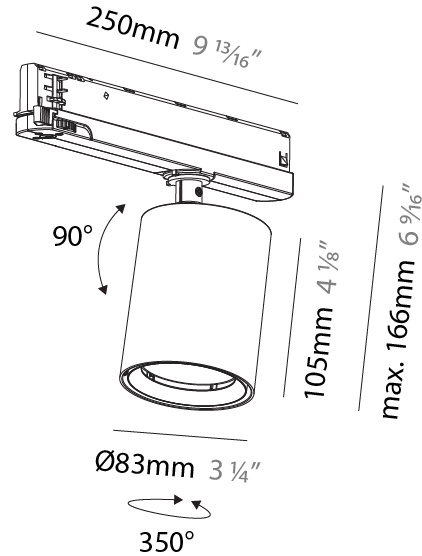

GENERAL

Series: Centriq
Subseries: Centriq In
Brand: Prolicht
Division: Architectural
Mounting Type: Track
Mounting Location: Ceiling
Subcategory: Spots

PHYSICAL

Shape: Cylinder
Diameter (mm): 83
Diameter (in): 3 1/4
Length (mm): 250
Length (in): 9 13/16
Height (mm): 166
Height (in): 6 9/16
Light Distribution: Adjustable / Direct
Weight (kg): 0.6
Fixture Finish: SSR / BKV / CWI / CRY / HAB / UFT / ITA / RUA / FTG / MYG / LOD / PUS / FRO / FUP / KIA / POP / BLS / SPG / MEY / GOH / GUM / CHC / COM / ABZ / JAG / OBR / MOS / ROR
Holder Finish: WHI / BLK
Accent Finish: SSR / BKV / CWI / CRY / HAB / LAG / UFT / ITA / RUA / RUR / MIC / FTG / MYG / TWT / LOD / PUS / FRO / FUP / KIA / POP / BLS / SPG / MEY / GOH / GUM / CHC / COM / ABZ / JAG
Fixture Material: Aluminum

ELECTRICAL

Lamp Type: LED (Zhaga Standard)
Input Wattage (W): 26
Total Output Wattage (W): 23.7
Dimming: Non-Dimmable / 0-10V Dimming
Driver Included: Yes
Driver Location: Integrated
Driver Type: Constant Current - 120Vac
Driver Class: Class 2
Input Voltage (V): 120

LED

Number of LEDs: 1
Color Temperature (°K): 2700 / 3000 / 3500 / 4000
Max. Delivered Lumen (lm): 1975 / 2056 / 2145 / 2245
Nominal Lumen (lm): 2429 / 2529 / 2638 / 2761
CRI: >90 CRI
Lamp Life (hrs): 50000

OPTICAL

Optic°: 12
Adjustability: Rotational 360°; Tilt 90° (±45°)

RATINGS AND CERTIFICATIONS

Certified By: Certified for North American Standards
IP rating: IP20

PROJECT
TYPE
SPECIFIER
QUANTITY
DATE