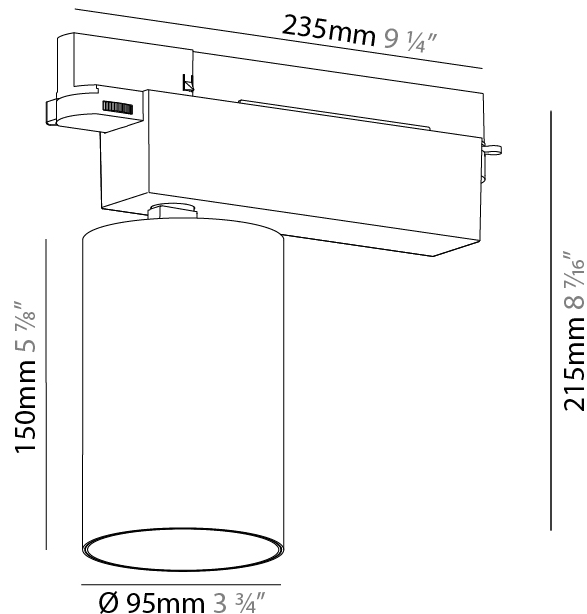

GENERAL

Series: Centriq
Subseries: Centriq 95
Brand: Prolicht
Division: Architectural
Mounting Type: Track
Mounting Location: Ceiling
Subcategory: Spots

PHYSICAL

Shape: Cylinder
Diameter (mm): 95
Diameter (in): 3 3/4
Length (mm): 235
Length (in): 9 1/4
Height (mm): 150
Height (in): 5 7/8
Light Distribution: Adjustable / Direct
Weight (kg): 1.4
Weight (lbs): 3.08
Fixture Finish: SSR / BKV / CWI / CRY / HAB / UFT / ITA / RUA / FTG / MYG / LOD / PUS / FRO / FUP / KIA / POP / BLS / SPG / MEY / GOH / GUM / CHC / COM / ABZ / JAG / OBR / MOS / ROR
Fixture Material: Aluminum

ELECTRICAL

Lamp Type: LED (Zhaga Standard)
Input Wattage (W): 12 / 15
Total Output Wattage (W): 10.8 / 13.5
Dimming: Tri-Mode (Non-Dimming and Phase Dimming (120Vac only) and 0-10V Dimming)
Driver Included: Yes
Driver Location: Integrated
Driver Type: Constant Current - Universal
Driver Class: Class 2
Input Voltage (V): 120 - 277
Constant Current (MA): 350

LED

Number of LEDs: 1
Color Temperature (°K): 2700 / 3000 / 3500 / 4000
Max. Delivered Lumen (lm): 830 / 930 / 1009 / 1030
Nominal Lumen (lm): 960 / 1070 / 1157 / 1180
CRI: >90 CRI
Lamp Life (hrs): 50000
Upon Request: Special Color Temperature Special Led

OPTICAL

Beam Angle: 8
Adjustability: Rotational 340°; Tilt 90°
Upon Request: Special Beam Angles

RATINGS AND CERTIFICATIONS

Certified By: Certified for North American Standards
IP rating: IP20