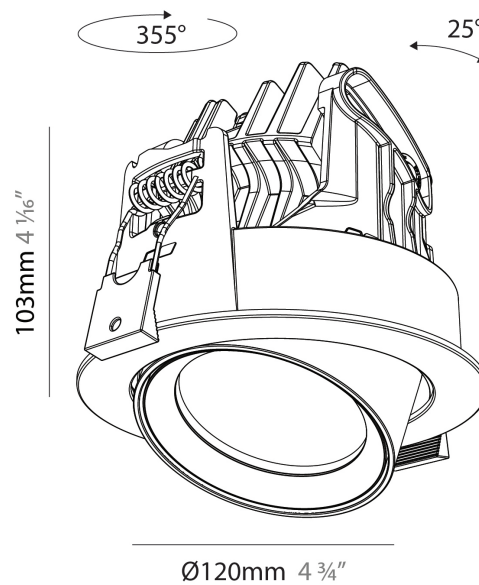

GENERAL

Series: Centriq
Subseries: Centriq Round Adjustable
Brand: Prolicht
Division: Architectural
Mounting Type: Recessed
Mounting Location: Ceiling
Subcategory: Spots

PHYSICAL

Shape: Cylinder
Diameter (mm): 120
Diameter (in): 4 ¾
Height (mm): 105
Height (in): 4 ⅛
Min. Recessing Depth (mm): 120
Min. Recessing Depth (in): 4 ¾
Light Distribution: Adjustable / Direct
Weight (kg): 0.651
Diffuser: Lens Pack - No Lens / Opal / Linear Spread Lens / Honeycomb / Spread Lens
Fixture Finish: SSR / BKV / CWI / CRY / HAB / UFT / ITA / RUA / FTG / MYG / LOD / PUS / FRO / FUP / KIA / POP / BLS / SPG / MEY / GOH / GUM / CHC / COM / ABZ / JAG / OBR / MOS / ROR
Fixture Material: Aluminum
Cut-out Measurements: Dia. 112mm / 4 7/16"

ELECTRICAL

Lamp Type: LED (Zhaga Standard)
Input Wattage (W): 27.4
Total Output Wattage (W): 24.6
Dimming: Dali Dimming
Driver Included: No
Driver Location: Remote
Driver Type: Constant Current - Universal
Driver Class: Class 2
Input Voltage (V): 120 - 277
Constant Current (MA): 700

LED

Color Temperature (°K): 2700-6500 Tunable White
Max. Delivered Lumen (lm): Max 2403
Nominal Lumen (lm): 2827
CRI: >90 CRI
Lamp Life (hrs): 50000

OPTICAL

Reflector°: 24 / 34 / 54
Adjustability: Rotational 350°; Tilt 90°

RATINGS AND CERTIFICATIONS

Certified By: Certified for North American Standards
IP rating: IP20