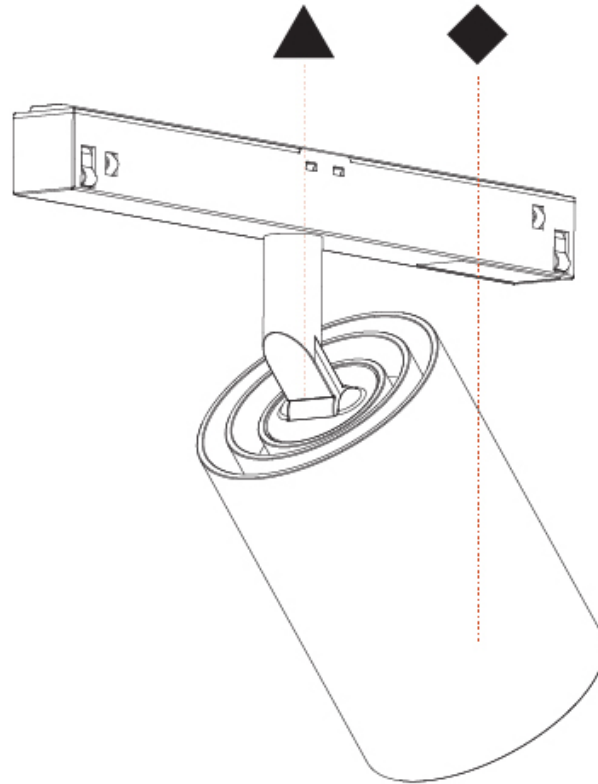

CENTRIQ FOR CLICKTRACK TRACK

A3T109-

PROJECT

TYPE

SPECIFIER

QUANTITY

DATE

A