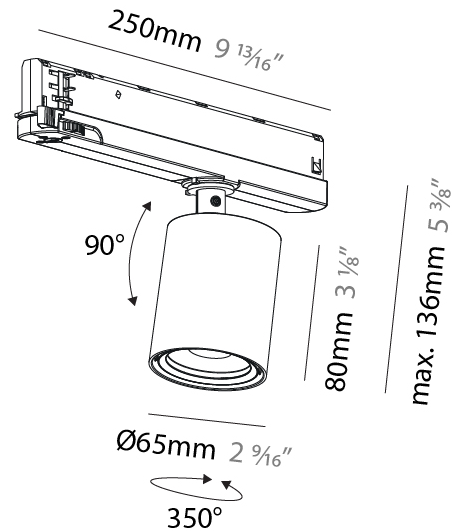

GENERAL

Series: Centriq
Subseries: Centriq In
Brand: Prolight
Division: Architectural
Mounting Type: Track
Mounting Location: Ceiling
Subcategory: Spots

PHYSICAL

Shape: Cylinder
Diameter (mm): 65
Diameter (in): 2 ⁹/₁₆
Length (mm): 250
Length (in): 9 ¹³/₁₆
Height (mm): 136
Height (in): 5 ³/₈
Light Distribution: Adjustable / Direct
Weight (kg): 0.6
Fixture Finish: SSR / BKV / CWI / CRY / HAB / UFT / ITA / RUA / FTG / MYG / LOD / PUS / FRO / FUP / KIA / POP / BLS / SPG / MEY / GOH / GUM / CHC / COM / ABZ / JAG / OBR / MOS / ROR
Holder Finish: WHI / BLK
Accent Finish: SSR / BKV / CWI / CRY / HAB / LAG / UFT / ITA / RUA / RUR / MIC / FTG / MYG / TWT / LOD / PUS / FRO / FUP / KIA / POP / BLS / SPG / MEY / GOH / GUM / CHC / COM / ABZ / JAG
Fixture Material: Aluminum

ELECTRICAL

Lamp Type: LED (Zhaga Standard)
Input Wattage (W): 20
Total Output Wattage (W): 18.1
Dimming: Non-Dimmable / 0-10V Dimming
Driver Included: Yes
Driver Location: Integrated
Driver Type: Constant Current - 120Vac
Driver Class: Class 2
Input Voltage (V): 120

LED

Number of LEDs: 1
Color Temperature (°K): 2700 / 3000 / 3500 / 4000
Max. Delivered Lumen (lm): 1362 / 1467 / 1526 / 1557
Nominal Lumen (lm): 1672 / 1800 / 1872 / 1910
CRI: >90 CRI
Lamp Life (hrs): 50000

OPTICAL

Beam Angle: 12
Adjustability: Rotational 360°; Tilt 90° (±45°)

RATINGS AND CERTIFICATIONS

Certified By: Certified for North American Standards
IP rating: IP20