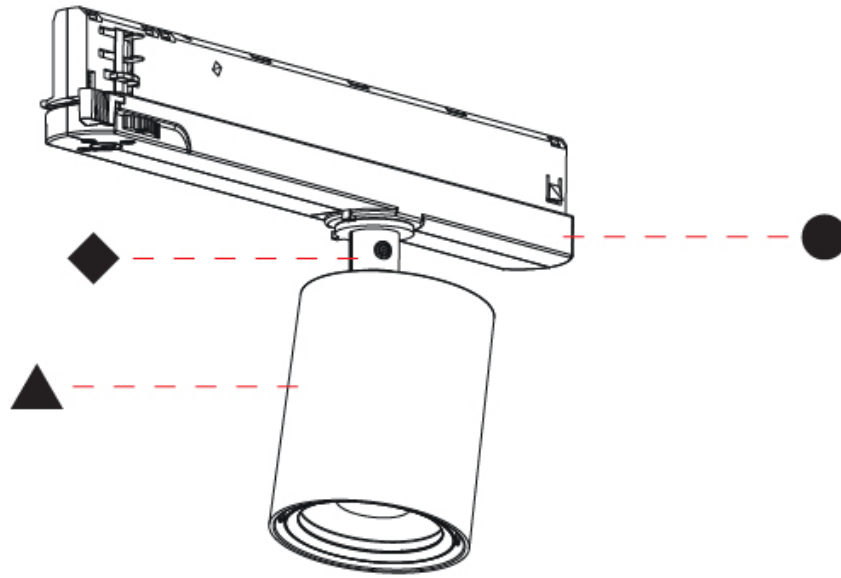

OPTICAL

Beam Angle: 12
Adjustability: Rotational 360°; Tilt 90° (±45°)

RATINGS AND CERTIFICATIONS

Certified By: Certified for North American Standards
IP rating: IP20

CENTRIQ IN TRACK

A3T215-

PROJECT
TYPE
SPECIFIER
QUANTITY
DATE