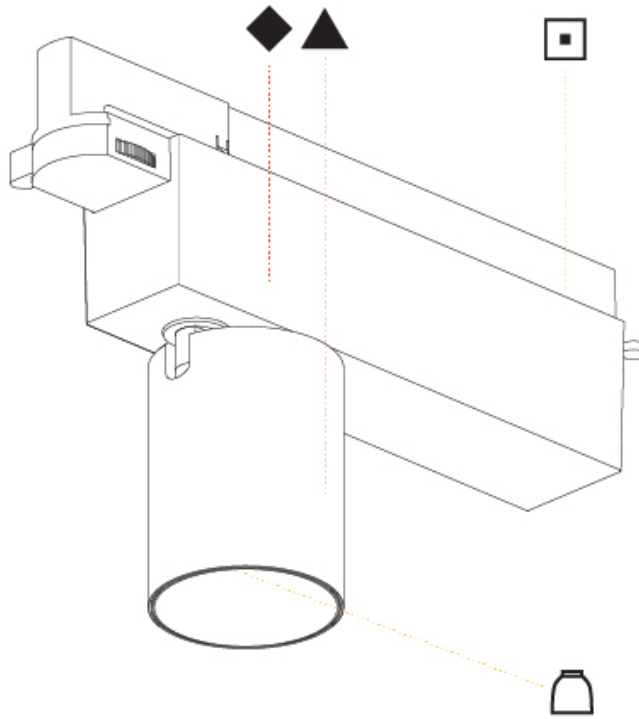

CENTRIQ 60 TRACK

A3T033-

PROJECT _____

TYPE _____

SPECIFIER _____

QUANTITY _____

DATE _____

A