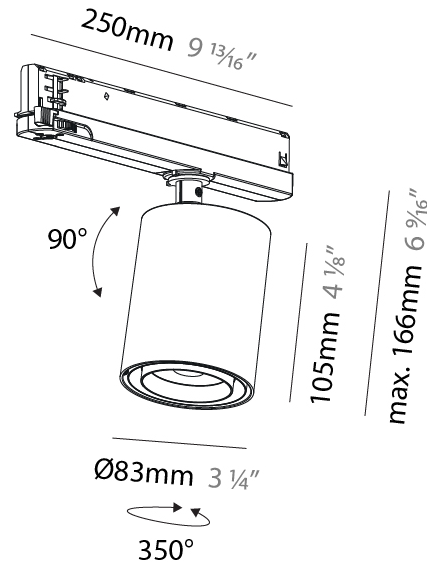

GENERAL

Series: Centriq
Subseries: Centriq In Flex
Brand: Prolicht
Division: Architectural
Mounting Type: Track
Subcategory: Spots

PHYSICAL

Shape: Cylinder
Diameter (mm): 83
Diameter (in): 3 1/4
Length (mm): 250
Length (in): 9 13/16
Height (mm): 166
Height (in): 6 9/16
Light Distribution: Adjustable / Direct
Fixture Finish: SSR / BKV / CWI / CRY / HAB / UFT / ITA / RUA / FTG / MYG / LOD / PUS / FRO / FUP / KIA / POP / BLS / SPG / MEY / GOH / GUM / CHC / COM / ABZ / JAG / OBR / MOS / ROR
Holder Finish: WHI / BLK
Accent Finish: SSR / BKV / CWI / CRY / HAB / LAG / UFT / ITA / RUA / RUR / MIC / FTG / MYG / TWT / LOD / PUS / FRO / FUP / KIA / POP / BLS / SPG / MEY / GOH / GUM / CHC / COM / ABZ / JAG
Fixture Material: Aluminum

ELECTRICAL

Lamp Type: LED (Zhaga Standard)
Input Wattage (W): 20
Total Output Wattage (W): 18.1
Dimming: Non-Dimmable / 0-10V Dimming
Driver Included: Yes
Driver Location: Integrated
Driver Type: Constant Current - 120Vac
Driver Class: Class 2
Input Voltage (V): 120

LED

Number of LEDs: 1
Color Temperature (°K): 2700 / 3000 / 3500 / 4000
Max. Delivered Lumen (lm): 1207 / 1300 / 1376 / 1380
Nominal Lumen (lm): 1672 / 1800 / 1905 / 1910
CRI: >90 CRI
Lamp Life (hrs): 50000

OPTICAL

Reflector°: Adjustable 14 - 44
Adjustability: Rotational 360°; Tilt 90° (±45°)

RATINGS AND CERTIFICATIONS

Certified By: Certified for North American Standards
IP rating: IP20