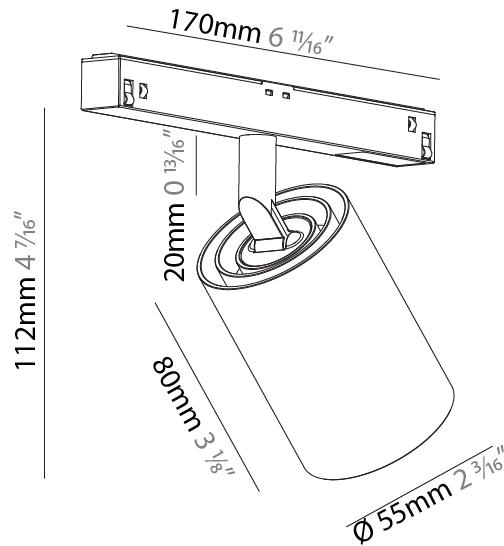

1. To build a product code in our configurator select the specify button on the base model # product page
2. To build a manual product code on this datasheet choose from the options listed below in blue font and add the suffix to the base model #

GENERAL

Series: Centriq
Subseries: Centriq for Clicktrack
Brand: Prolicht
Division: Architectural
Mounting Type: Track
Mounting Location: Ceiling
Subcategory: Spots

PHYSICAL

Shape: Cylinder
Diameter (mm): 55
Diameter (in): 2 3/16
Length (mm): 170
Length (in): 6 11/16
Height (mm): 112
Height (in): 4 7/16
Light Distribution: Adjustable / Direct
Fixture Finish: SSR / BKV / CWI / CRY / HAB / UFT / ITA / RUA / FTG / MYG / LOD / PUS / FRO / FUP / KIA / POP / BLS / SPG / MEY / GOH / GUM / CHC / COM / ABZ / JAG / OBR / MOS / ROR
Fixture Material: Aluminum

ELECTRICAL

Lamp Type: LED (Zhaga Standard)
Input Wattage (W): 12
Total Output Wattage (W): 10.9
Dimming: Non-Dimmable
Driver Included: No
Driver Location: Remote
Driver Type: Constant Voltage - Universal
Driver Class: Class 2
Input Voltage (V): 48
Constant Current (MA): 580
Upon Request: 0-10Vdc dimming / DALI dimming

LED

Number of LEDs: 1
Color Temperature (°K): 2700 / 3000 / 4000
Max. Delivered Lumen (lm): 750 / 780 / 840
CRI: >90 CRI

OPTICAL

Reflector°: 17 / 33 / 46
Optic°: 15 / 25 / 35
Adjustability: Rotational 360°; Tilt 90° (±45°)

RATINGS AND CERTIFICATIONS

Certified By: Certified for North American Standards
IP rating: IP20